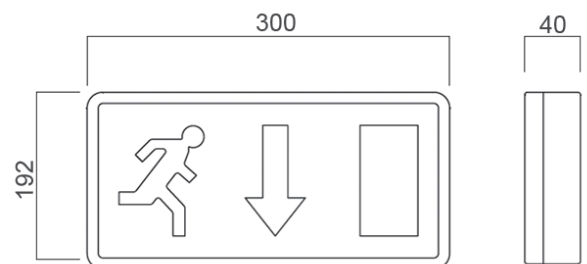

### Product Specification

Model:	AES-D6W	AES-D8W
Watt:	6W	8W
Emergency output:	400 lumens	600 lumens
Battery:	Sealed Ni-Mh Rechargeable Battery	
Battery Duration	>2Hours	
Recharge Period	12 Hours	
Transition Time	<0.3s	
Lamp	White LED Bar	
Dimension	(L)650mm x (H) 140mm x (D) 120mm	
Voltage	200V-240VAC 50Hz(±10%)	
Operating Temperature :	-20°C to 50°C	
Ingress Protection	IP20	
Standard	EN60598-2.22 PPA-104A 4 <sup>th</sup> version & Code of Practice Clause 2.10 BS5266	